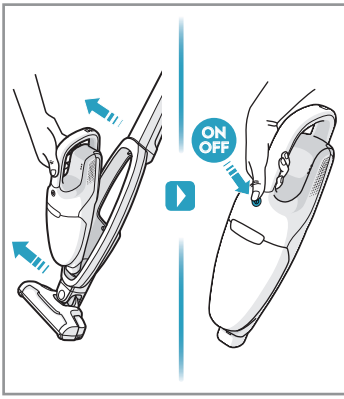

www.electrolux.com

** WELL Q6 : ADS-13G-22 25013GPG
 ** WELL Q7/Q7-P : KSC-18W-350050HE

4.5h

100%

x2

- ■ ■ 100%
- ■ ■ 75-100%
- ■ □ 50-75%
- □ □ 25-50%
- □ □ 0-25%

⚠ Please handle battery pack installation with care. The new battery pack must come from Electrolux or an authorized service center.