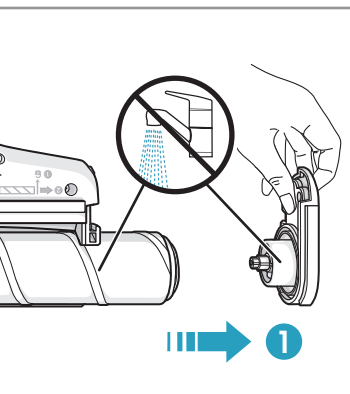

www.electrolux.com

** WELL Q6 : ADS-13G-22 25013GPG
 ** WELL Q7/Q7-P : KSC-18W-350050HE

4.5h

100%

x2

- ■ ■ 100%
- ■ ■ 75-100%
- ■ □ 50-75%
- □ □ 25-50%
- □ □ 0-25%

⚠ Please handle battery pack installation with care. The new battery pack must come from Electrolux or an authorized service center.