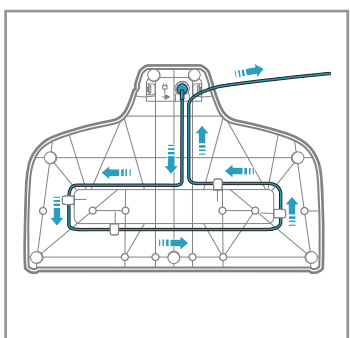

www.electrolux.com

** WELL Q6 : ADS-13G-22 25013GPG
 ** WELL Q7/Q7-P : KSC-18W-350050HE

4.5h

100%

x2

- ■ ■ 100%
- ■ ■ 75-100%
- ■ □ 50-75%
- □ □ 25-50%
- □ □ 0-25%

⚠ Please handle battery pack installation with care. The new battery pack must come from Electrolux or an authorized service center.