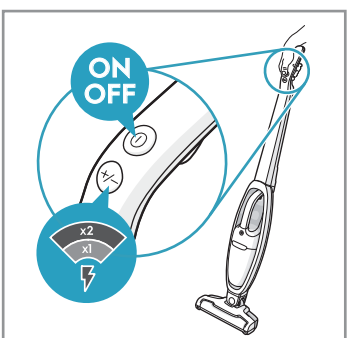

www.electrolux.com

** WELL Q6 : ADS-13G-22 25013GPG
 ** WELL Q7/Q7-P : KSC-18W-350050HE

4.5h

100%

x2

- ■ ■ 100%
- ■ ■ 75-100%
- ■ □ 50-75%
- □ □ 25-50%
- □ □ 0-25%

⚠ Please handle battery pack installation with care. The new battery pack must come from Electrolux or an authorized service center.