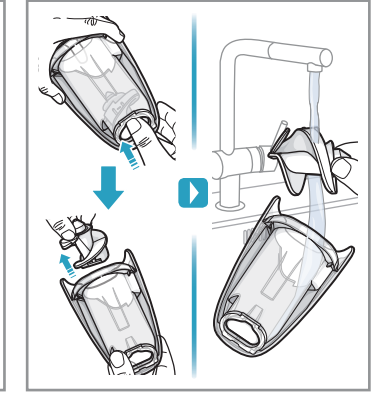

www.electrolux.com

** WELL Q6 : ADS-13G-22 25013GPG
 ** WELL Q7/Q7-P : KSC-18W-350050HE

4.5h

100%

x2

- ■ ■ 100%
- ■ ■ 75-100%
- ■ □ 50-75%
- □ □ 25-50%
- □ □ 0-25%

⚠ Please handle battery pack installation with care. The new battery pack must come from Electrolux or an authorized service center.