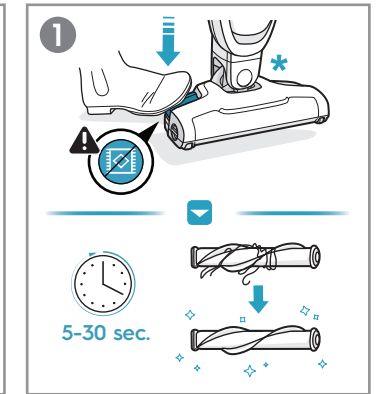

www.electrolux.com

** WELL Q6 : ADS-13G-22 25013GPG
 ** WELL Q7/Q7-P : KSC-18W-350050HE

4.5h

100%

x2

- ■ ■ 100%
- ■ ■ 75-100%
- ■ □ 50-75%
- □ □ 25-50%
- □ □ 0-25%

⚠ Please handle battery pack installation with care. The new battery pack must come from Electrolux or an authorized service center.