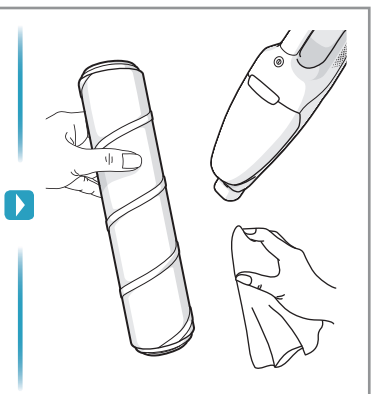

www.electrolux.com

** WELL Q6 : ADS-13G-22 25013GPG
 ** WELL Q7/Q7-P : KSC-18W-350050HE

4.5h

100%

x2

- ■ ■ 100%
- ■ ■ 75-100%
- ■ □ 50-75%
- □ □ 25-50%
- □ □ 0-25%

⚠ Please handle battery pack installation with care. The new battery pack must come from Electrolux or an authorized service center.