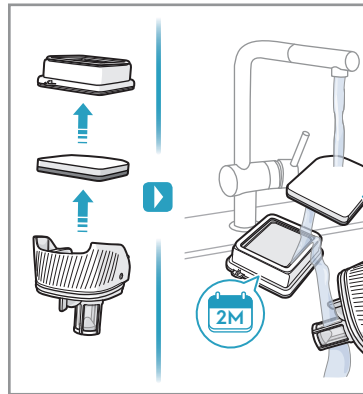

www.electrolux.com

** WELL Q6 : ADS-13G-22 25013GPG
 ** WELL Q7/Q7-P : KSC-18W-350050HE

4.5h

100%

x2

- ■ ■ 100%
- ■ ■ 75-100%
- ■ □ 50-75%
- □ □ 25-50%
- □ □ 0-25%

⚠ Please handle battery pack installation with care. The new battery pack must come from Electrolux or an authorized service center.