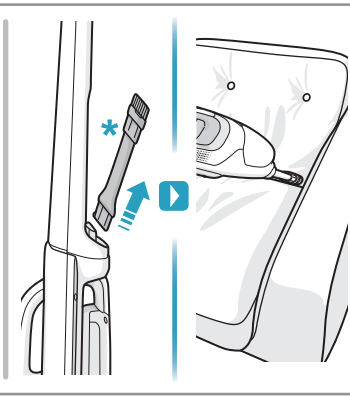

www.electrolux.com

** WELL Q6 : ADS-13G-22 25013GPG
 ** WELL Q7/Q7-P : KSC-18W-350050HE

4.5h

100%

x2

- ■ ■ 100%
- ■ ■ 75-100%
- ■ □ 50-75%
- □ □ 25-50%
- □ □ 0-25%

⚠ Please handle battery pack installation with care. The new battery pack must come from Electrolux or an authorized service center.