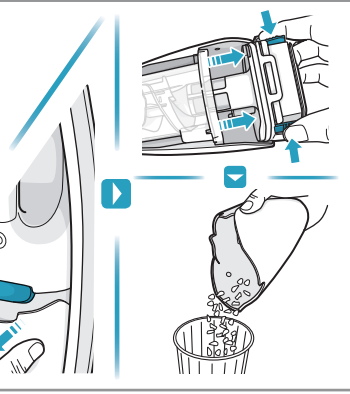

www.electrolux.com

** WELL Q6 : ADS-13G-22 25013GPG
 ** WELL Q7/Q7-P : KSC-18W-350050HE

4.5h

100%

x2

- ■ ■ 100%
- ■ ■ 75-100%
- ■ □ 50-75%
- □ □ 25-50%
- □ □ 0-25%

⚠ Please handle battery pack installation with care. The new battery pack must come from Electrolux or an authorized service center.