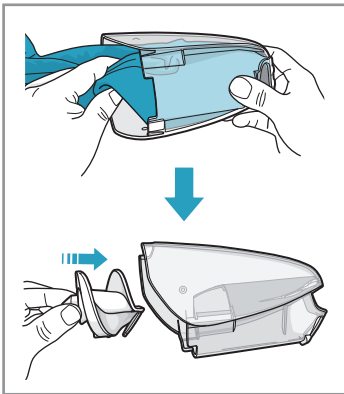

www.electrolux.com

** WELL Q6 : ADS-13G-22 25013GPG
 ** WELL Q7/Q7-P : KSC-18W-350050HE

4.5h

100%

x2

- ■ ■ 100%
- ■ ■ 75-100%
- ■ □ 50-75%
- □ □ 25-50%
- □ □ 0-25%

⚠ Please handle battery pack installation with care. The new battery pack must come from Electrolux or an authorized service center.