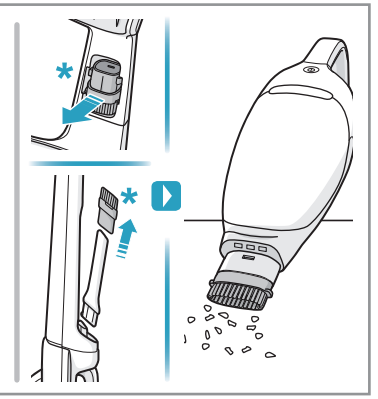

www.electrolux.com

** WELL Q6 : ADS-13G-22 25013GPG
 ** WELL Q7/Q7-P : KSC-18W-350050HE

4.5h

100%

x2

- ■ ■ 100%
- ■ ■ 75-100%
- ■ □ 50-75%
- □ □ 25-50%
- □ □ 0-25%

⚠ Please handle battery pack installation with care. The new battery pack must come from Electrolux or an authorized service center.