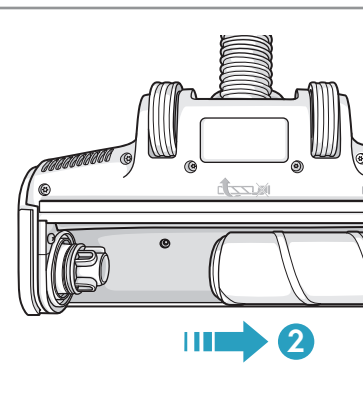

www.electrolux.com

** WELL Q6 : ADS-13G-22 25013GPG
 ** WELL Q7/Q7-P : KSC-18W-350050HE

4.5h

100%

x2

- ■ ■ 100%
- ■ ■ 75-100%
- ■ □ 50-75%
- □ □ 25-50%
- □ □ 0-25%

⚠ Please handle battery pack installation with care. The new battery pack must come from Electrolux or an authorized service center.