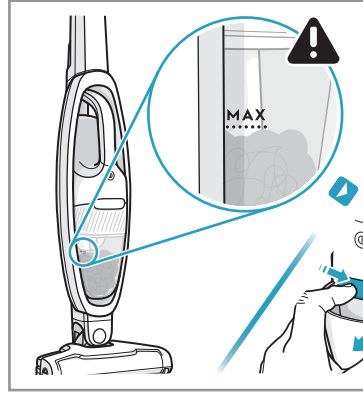

www.electrolux.com

** WELL Q6 : ADS-13G-22 25013GPG
 ** WELL Q7/Q7-P : KSC-18W-350050HE

4.5h

100%

x2

- ■ ■ 100%
- ■ ■ 75-100%
- ■ □ 50-75%
- □ □ 25-50%
- □ □ 0-25%

⚠ Please handle battery pack installation with care. The new battery pack must come from Electrolux or an authorized service center.