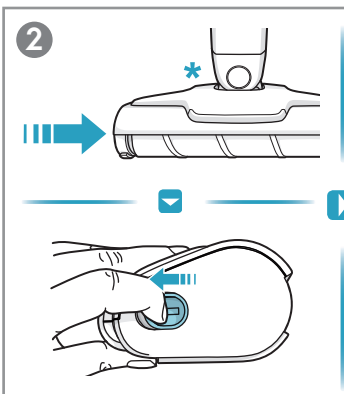

www.electrolux.com

** WELL Q6 : ADS-13G-22 25013GPG
 ** WELL Q7/Q7-P : KSC-18W-350050HE

4.5h

100%

x2

- ■ ■ 100%
- ■ ■ 75-100%
- ■ □ 50-75%
- □ □ 25-50%
- □ □ 0-25%

⚠ Please handle battery pack installation with care. The new battery pack must come from Electrolux or an authorized service center.