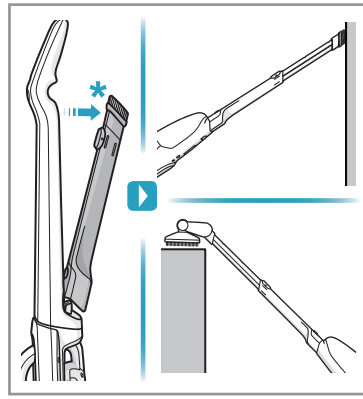

www.electrolux.com

** WELL Q6 : ADS-13G-22 25013GPG
 ** WELL Q7/Q7-P : KSC-18W-350050HE

4.5h

100%

x2

- ■ ■ 100%
- ■ ■ 75-100%
- ■ □ 50-75%
- □ □ 25-50%
- □ □ 0-25%

⚠ Please handle battery pack installation with care. The new battery pack must come from Electrolux or an authorized service center.