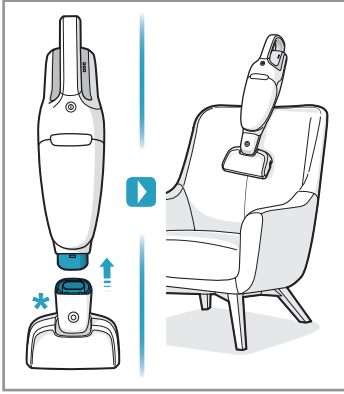

www.electrolux.com

** WELL Q6 : ADS-13G-22 25013GPG
 ** WELL Q7/Q7-P : KSC-18W-350050HE

4.5h

100%

x2

- ■ ■ 100%
- ■ ■ 75-100%
- ■ □ 50-75%
- □ □ 25-50%
- □ □ 0-25%

⚠ Please handle battery pack installation with care. The new battery pack must come from Electrolux or an authorized service center.